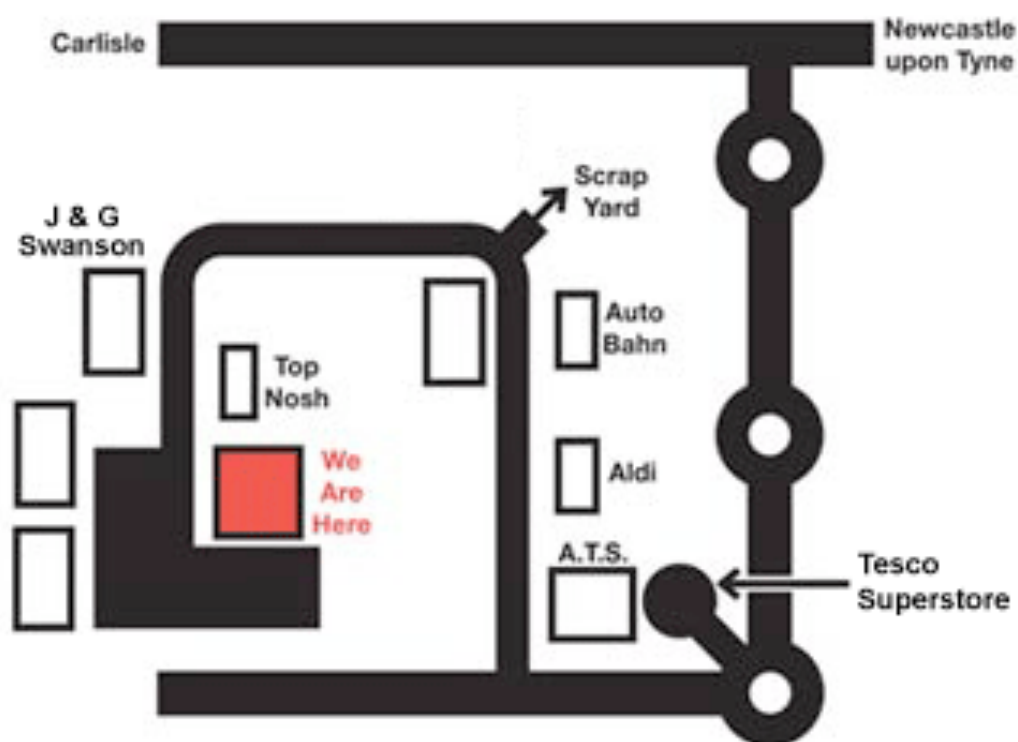

# ARE YOU LOOKING FOR THE FINISHING TOUCH?

How to find us.

Leave the A69 at the Hexham turn-off. After crossing the bridge go straight across two mini roundabouts, at the third roundabout which is at the entrance to "Tesco Superstore" follow the road around to the right along Haugh Lane. About three hundred yards along Haugh Lane turn right into Haugh Lane Industrial Estate which is immediately after A.T.S. Tyre Services. Follow the road into the estate (which is in the form of a "J") to the dead-end, we are on your left at the end of that road, where there is ample parking for small and large vehicles.

We look forward to seeing you.

The Finishing Touch Warehouse  
26E Haugh Lane Industrial Estate  
Hexham  
Northumberland  
NE46 3PU